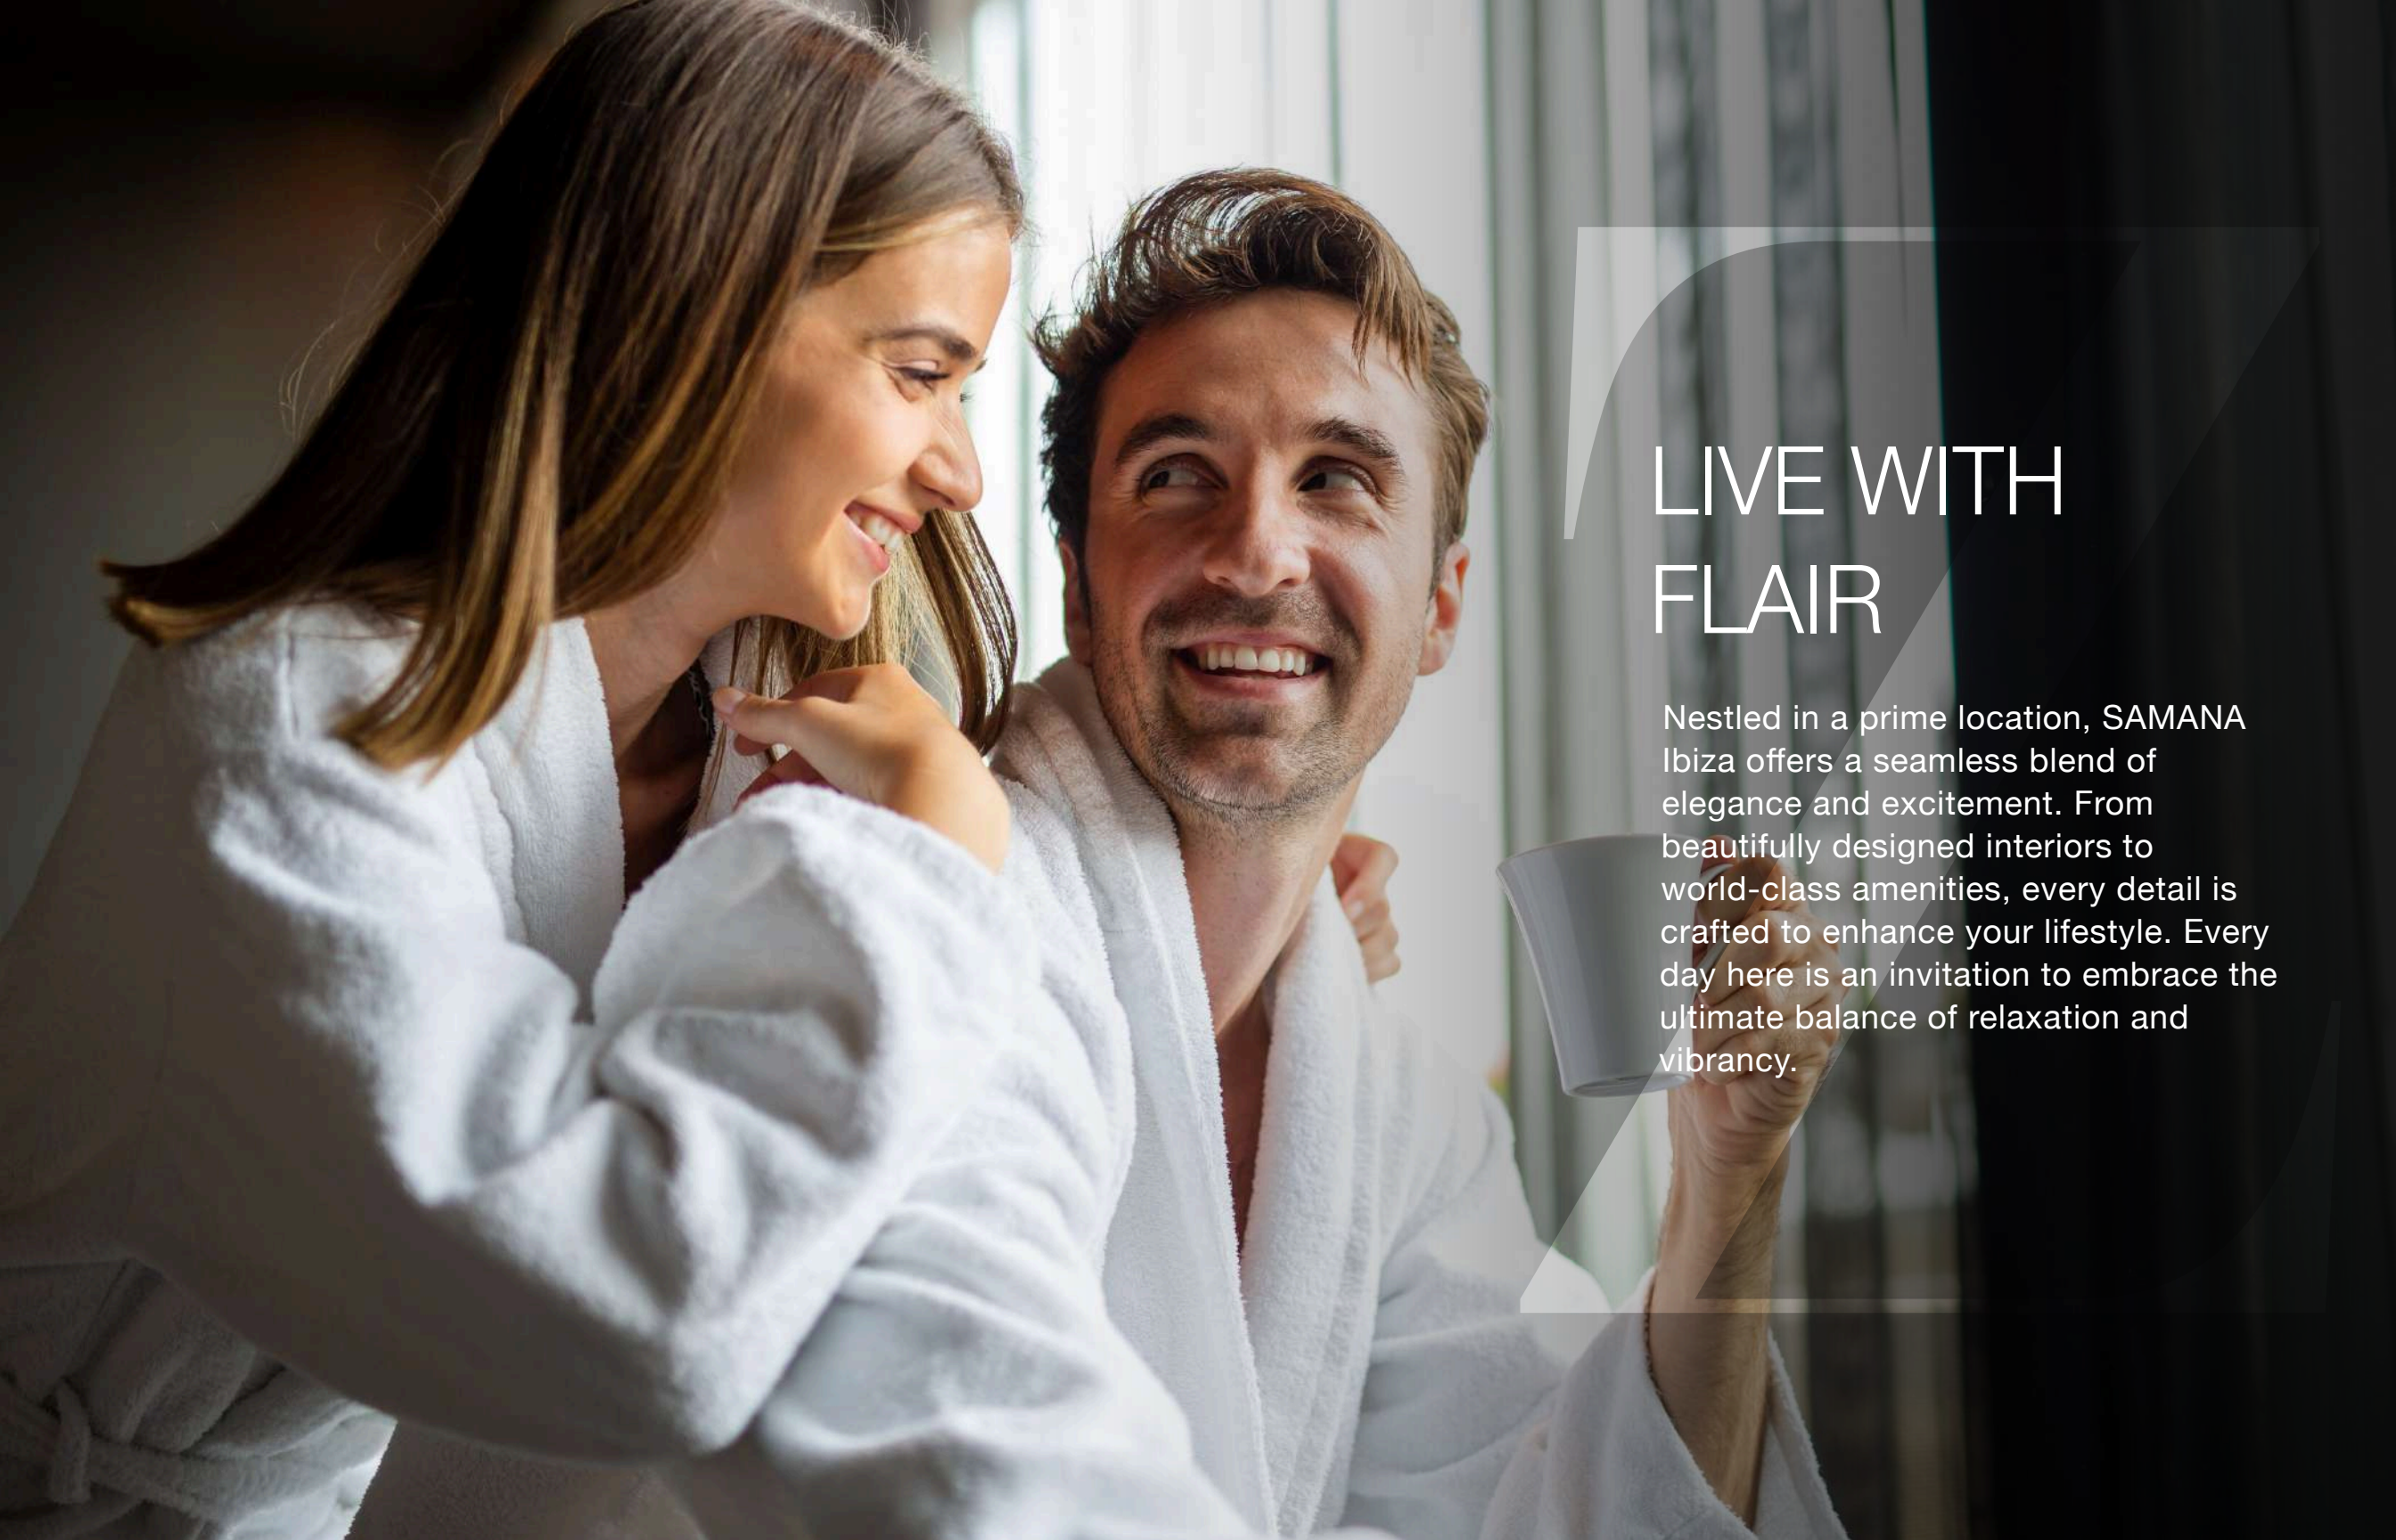

LIVE WITH FLAIR

Nestled in a prime location, SAMANA Ibiza offers a seamless blend of elegance and excitement. From beautifully designed interiors to world-class amenities, every detail is crafted to enhance your lifestyle. Every day here is an invitation to embrace the ultimate balance of relaxation and vibrancy.